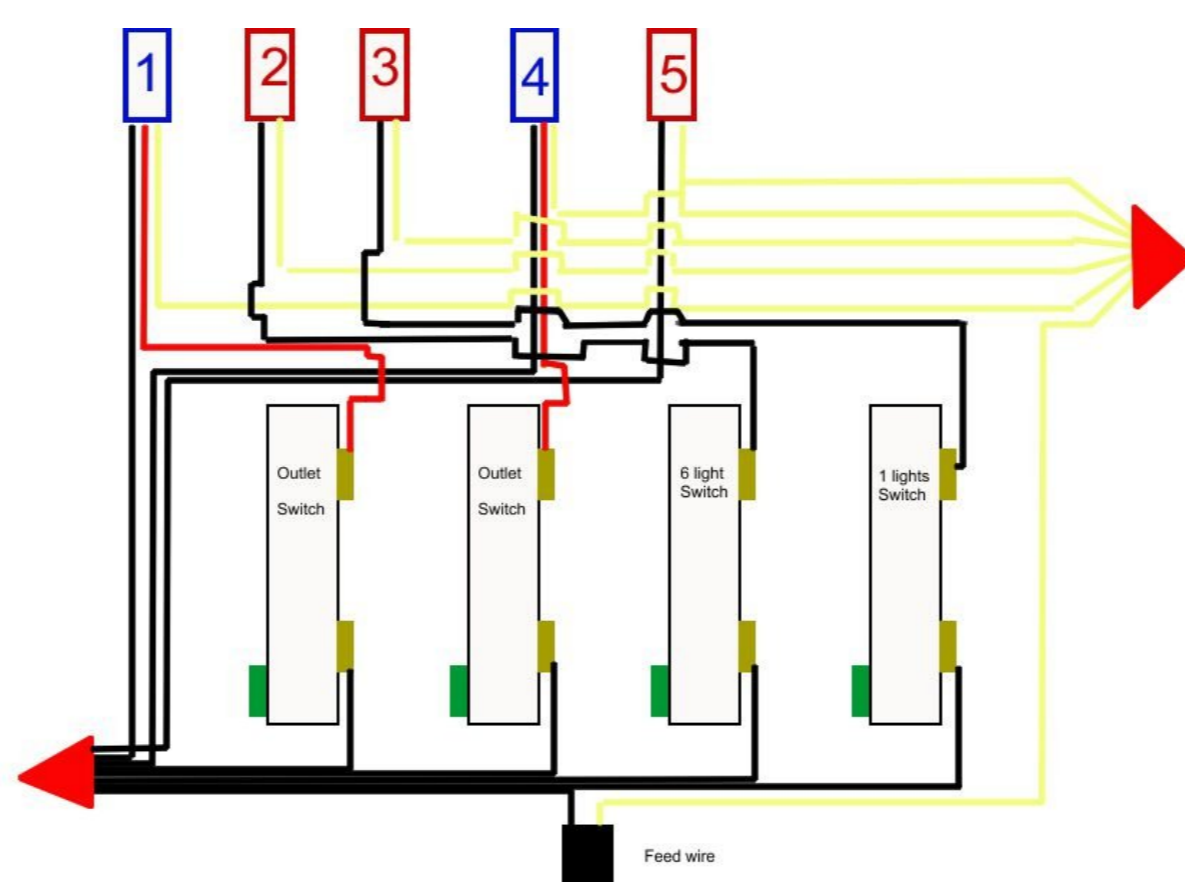

Crack Dongle See Electrical Expert V4

DOWNLOAD: <https://tinurli.com/2iqw3a>

[Download](#)